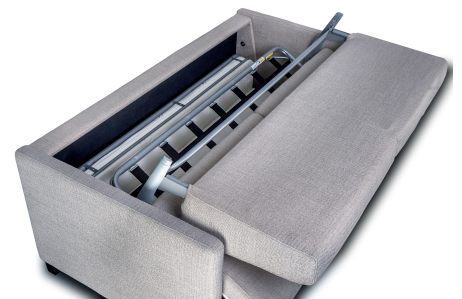

SONNO

This unique sofa bed can be easily folded out with one hand. The mattress is available in different widths: 84-104-124-144-164cm. The arms are available in any desired width. As a result the width of the sofa bed is also variable. The mentioned widths are based on a arm width of 7,5cm.