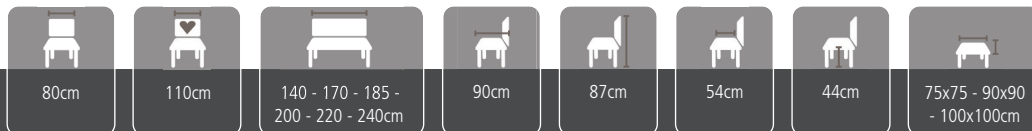

MITO

Variations in measurements possible to actual finish and sizes.

Lounge element without arm 138cm
Element without arm 62-222cm every 20cm - Chaise longue 110cm/165cm depth

BAAN, ZUIDKADE 110, WADDINXVEEN, NEDERLAND